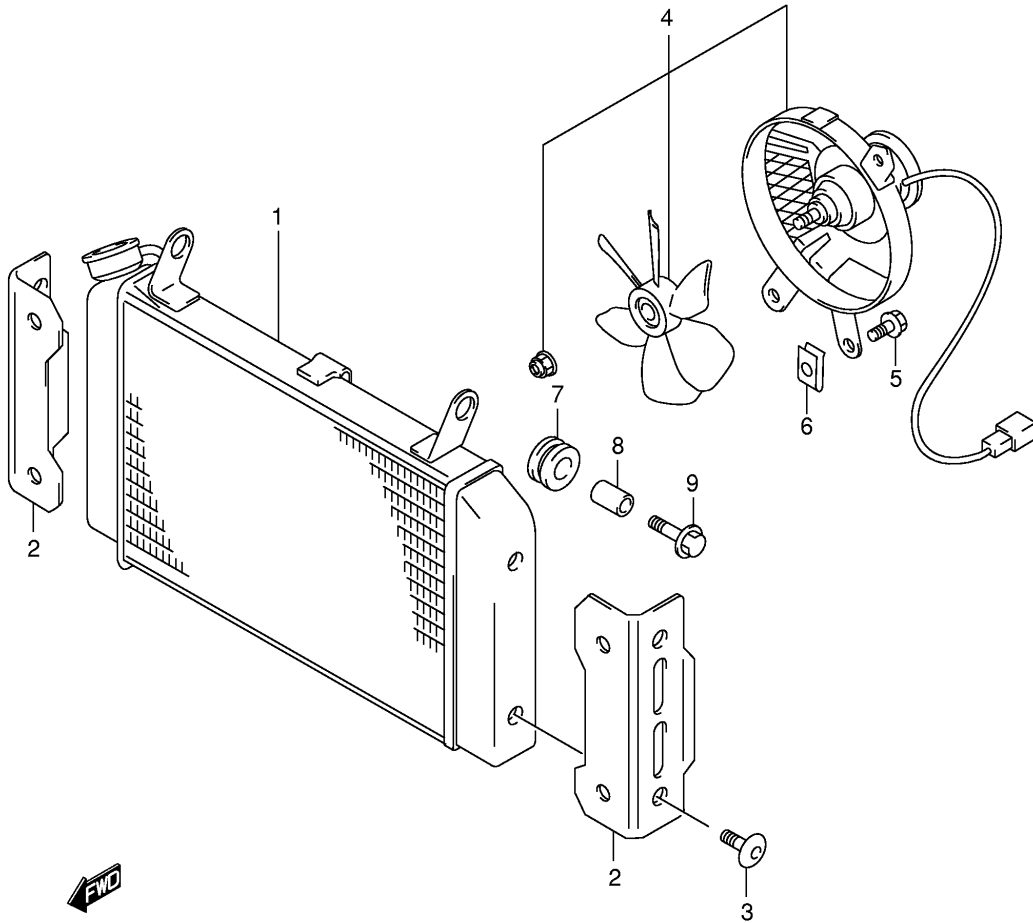

Ref No	Part No	Description
1	17710-19F00	Radiator Assy, Water
4	17800-19F10	Fan Assy, Radiator
5	01550-06103	Bolt
6	09148-06015	Nut
7	09320-10042	Cushion
8	09180-06290	Spacer (6.5x10x12)
9	09118-06097	Bolt (6x25)